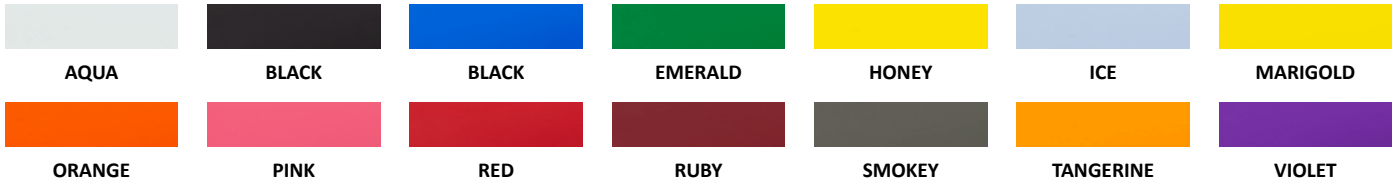

ACRYLIC KEYCHAIN COLORS

KEYCHAINS

MSRP $4.99

Wholesale $2.50

CUSTOMIZABLE ($.25/KEYCHAIN)

PK PINE TREE
QUANTITY: 30/COLOR