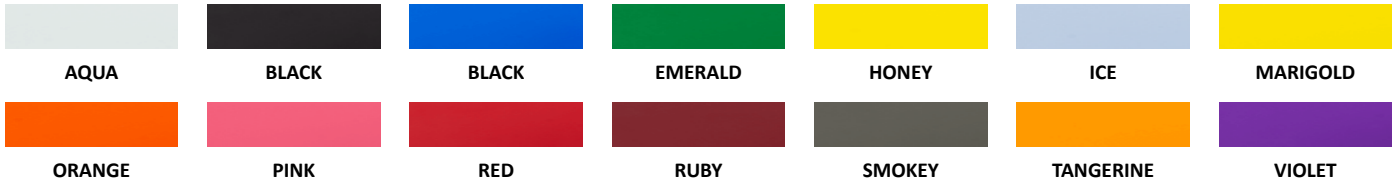

ACRYLIC KEYCHAIN COLORS

KEYCHAINS

MSRP $4.99

Wholesale $2.50

CUSTOMIZABLE ($.25/KEYCHAIN)

PK 906
QUANTITY: 30/COLOR