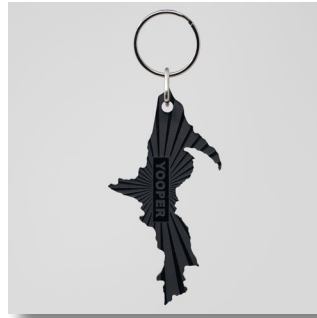

PK UP
QUANTITY: 33/COLOR