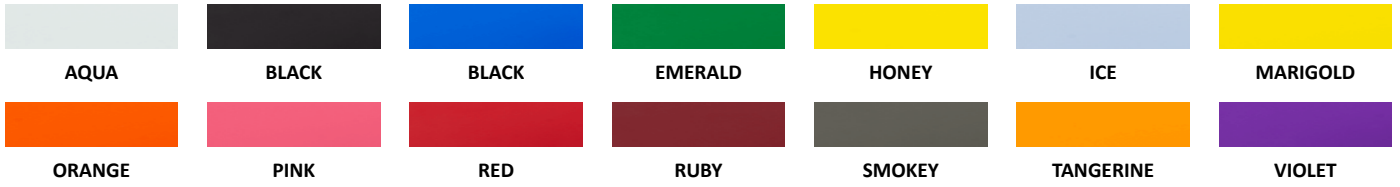

ACRYLIC KEYCHAIN COLORS

KEYCHAINS

MSRP $4.99

Wholesale $2.50

CUSTOMIZABLE ($.25/KEYCHAIN)

PK SISU
QUANTITY: 24/COLOR