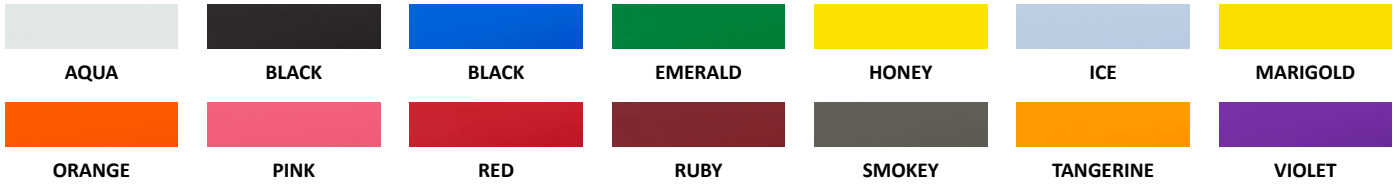

# ACRYLIC KEYCHAIN COLORS

PK FL  
QUANTITY: 33/COLOR

PK FOX  
QUANTITY: 28/COLOR

PK FRANKFORT LH  
QUANTITY: 28/COLOR

PK FROG  
QUANTITY: 30/COLOR

PK GA  
QUANTITY: 30/COLOR

# ACRYLIC KEYCHAIN COLORS

**KEYCHAINS**  
MSRP \$4.99  
Wholesale \$2.50

CUSTOMIZABLE (\$.25/KEYCHAIN)

PK GECKO  
QUANTITY: 24/COLOR

PK GL  
QUANTITY: 28/COLOR

PK IA  
QUANTITY: 30/COLOR

PK IL  
QUANTITY: 27/COLOR